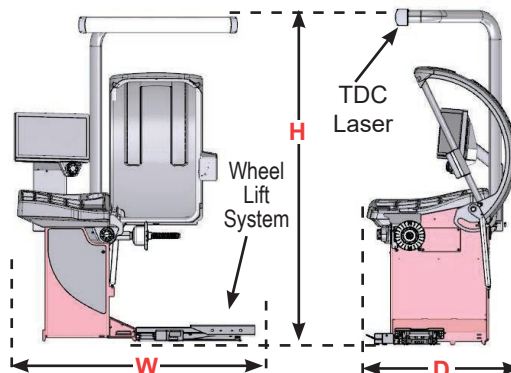

SmartWeight® Pro Wheel Balancer

SPECIFICATIONS

SWP78 with HammerHead® option

Power Requirements	208-240V, 3 amp, 50/60 Hz, 1 ph (NEMA 20 amp plug, L6-20P)
Air Supply Recommendations	100-175 psi (7-12 bar)*
Approximate Air Consumption	4 CFM (110 Liters/Minute)
Internet Recommendations	Hardwire or Wireless add on, 10+mbps up and down †
Capacity	
Rim Width	(38 mm to 508 mm) 1.5 in to 20 in
Rim Diameter	(254 mm to 762 mm) 10 in to 30 in ±
ALU	(191 mm to 965 mm) 7.5 in to 38 in ±
Max. Tire Diameter	(965 mm) 38 in
Max. Tire Width	(508 mm) 20 in
Max. Tire Weight	(68 kg) 135 lbs
Imbalance Resolution	(± 1.0 g) 0.05 oz
Placement Accuracy	512 positions, ± 0.35°
Balancing Speed	150 rpm
Motor	Programmable drive system and DC motor
Shipping Weight	311 lb.

ELECTRIC SPEED CLAMP MODEL OPTIONS / DIMENSIONS

	SWP90	SWP96	SWP97	SWP98
Electric Speed Clamp	✓	✓	✓	✓
Outer Laser	✓	✓	✓	✓
Wheel Lift System		✓		✓
TDC Laser System			✓	✓
Hood	✓	✓	✓	✓
Width	1346 mm 53 in	1536 mm 60.5 in	1448 mm 57 in	1536 mm 60.5 in
Height	1816 mm 71.5 in	1816 mm 71.5 in	2159 mm 85 in	2159 mm 85 in
Depth	832 mm 32.75 in	832 mm 32.75 in	832 mm 32.75 in	832 mm 32.75 in
Weight	201 kg 443 lb.	246 kg 542 lb.	226 kg 498 lb.	271 kg 597 lb.